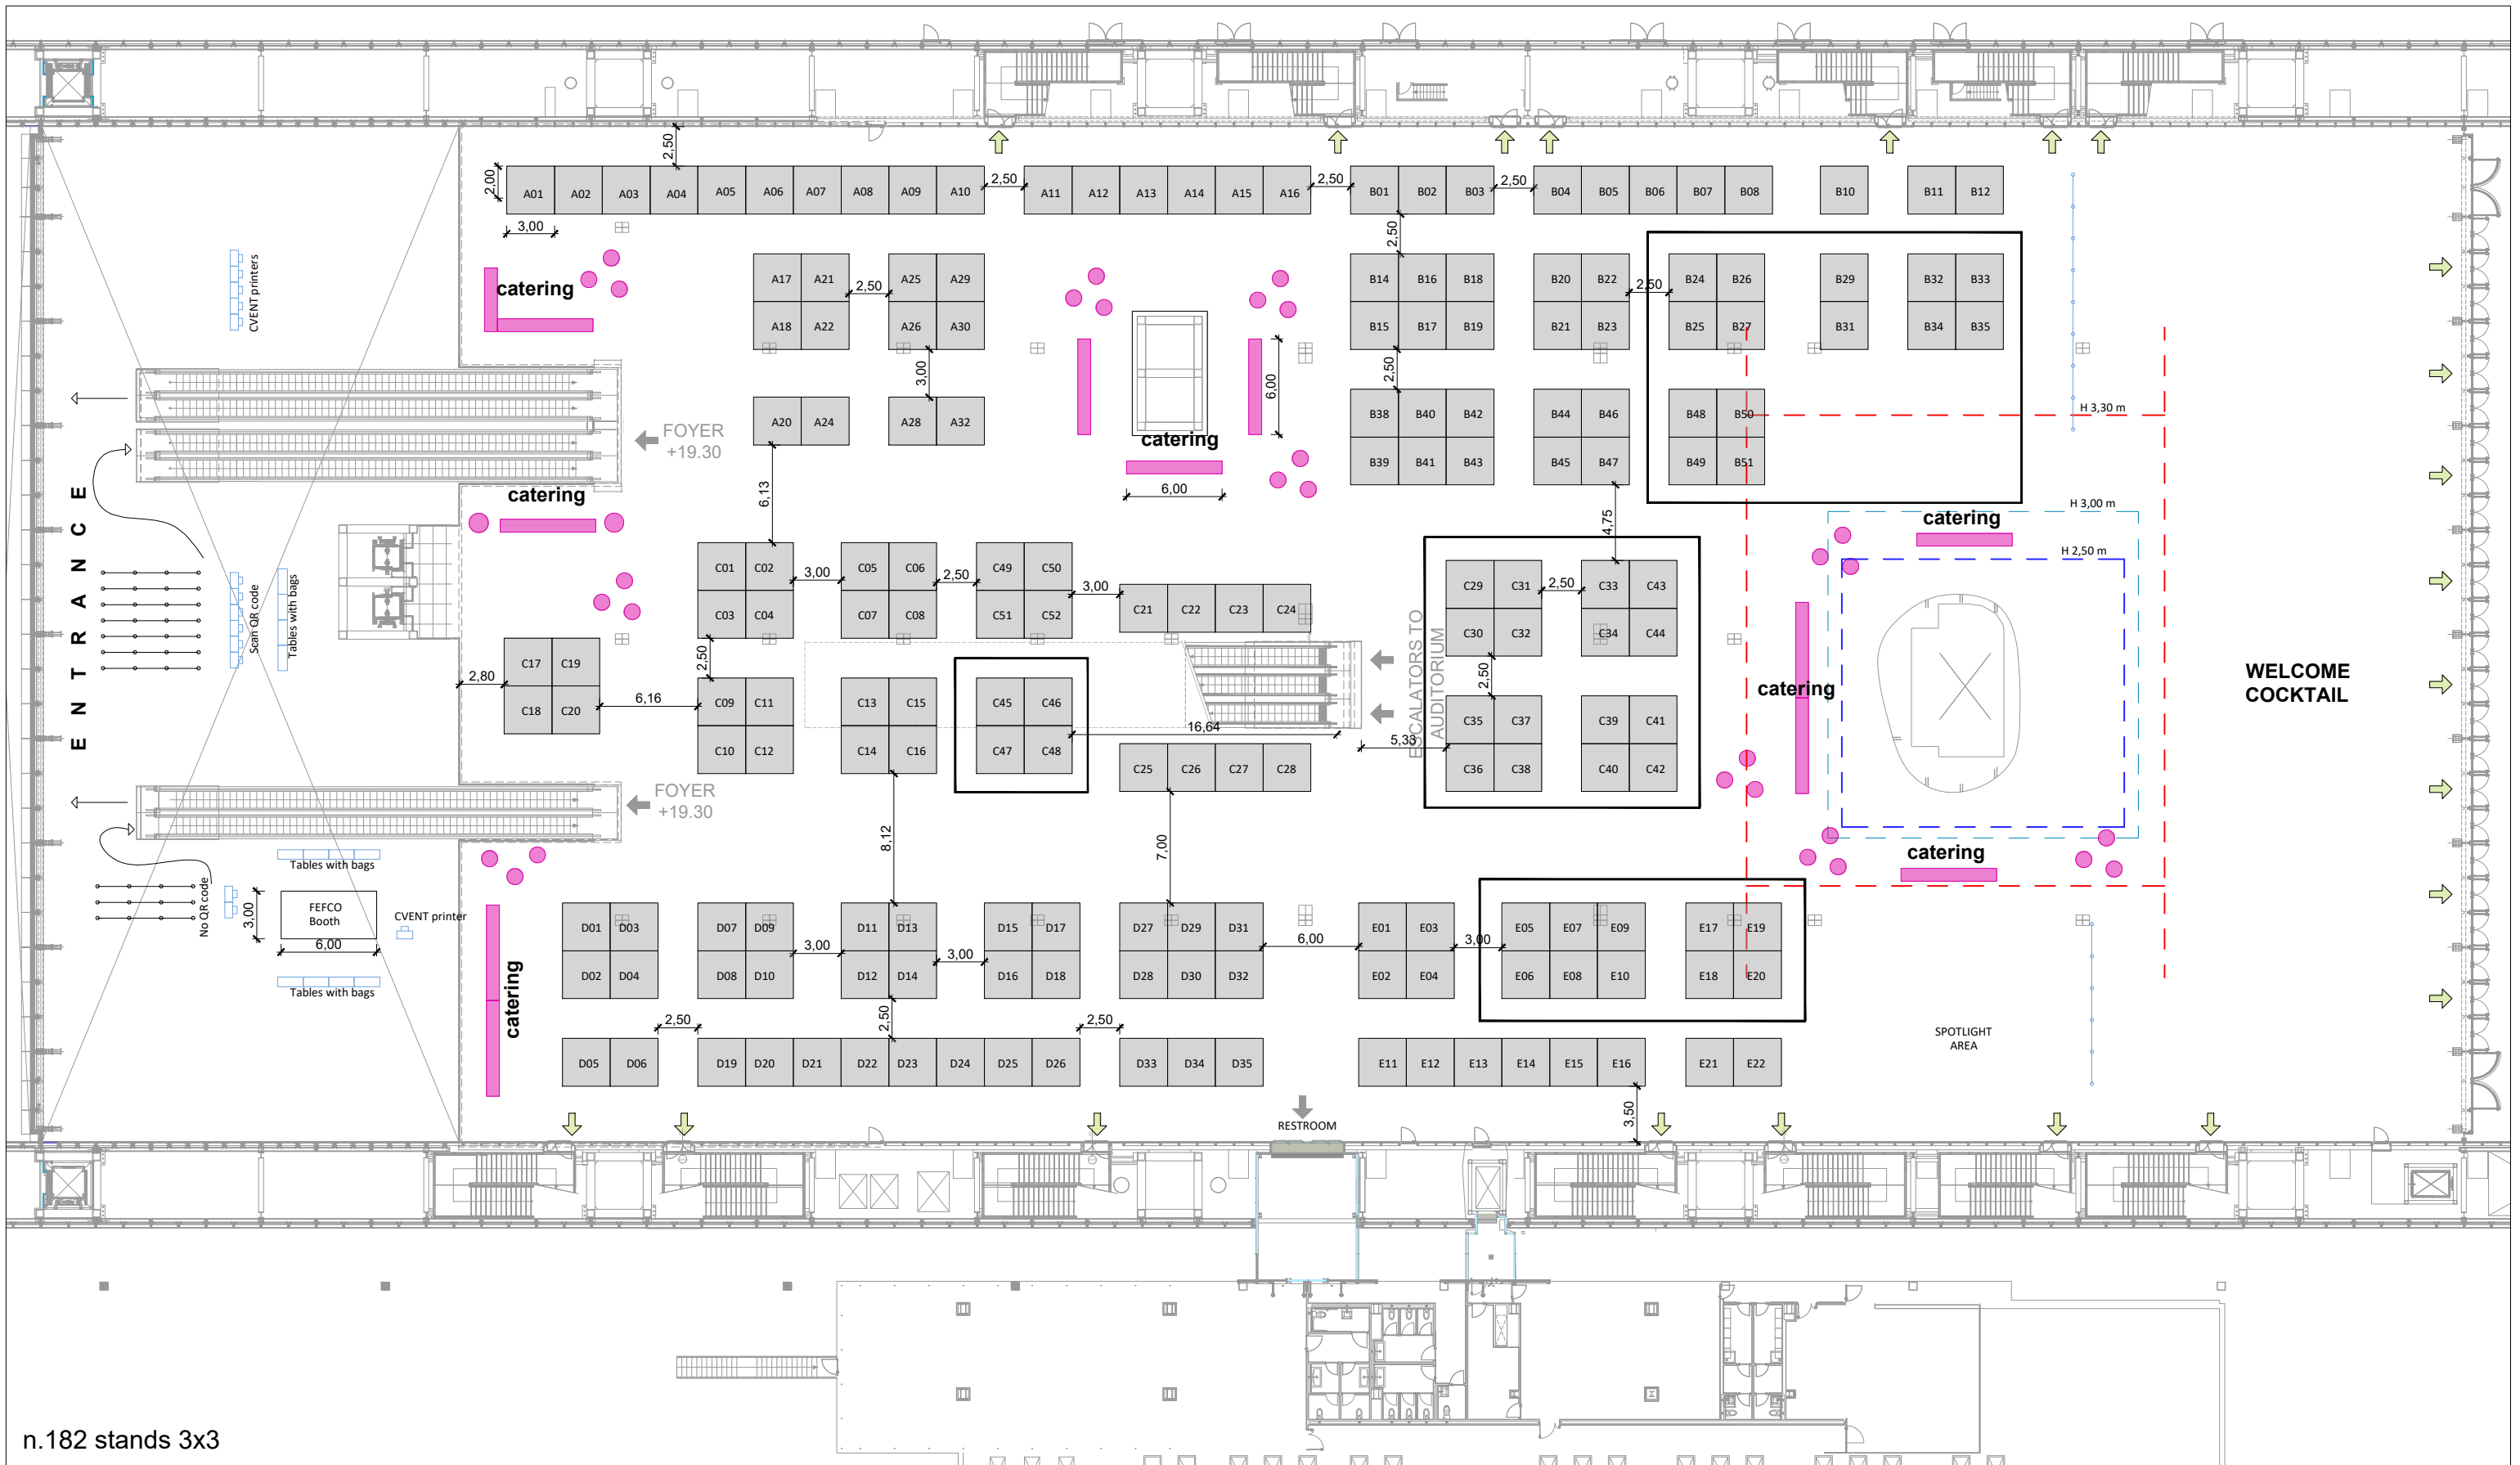

Booths within the black squares have a 2,5 m height limit. All the other booths have a 4 m height limit.

ROMA CONVENTION CENTER "LA NUVOLETTA"

n.182 stands 3x3